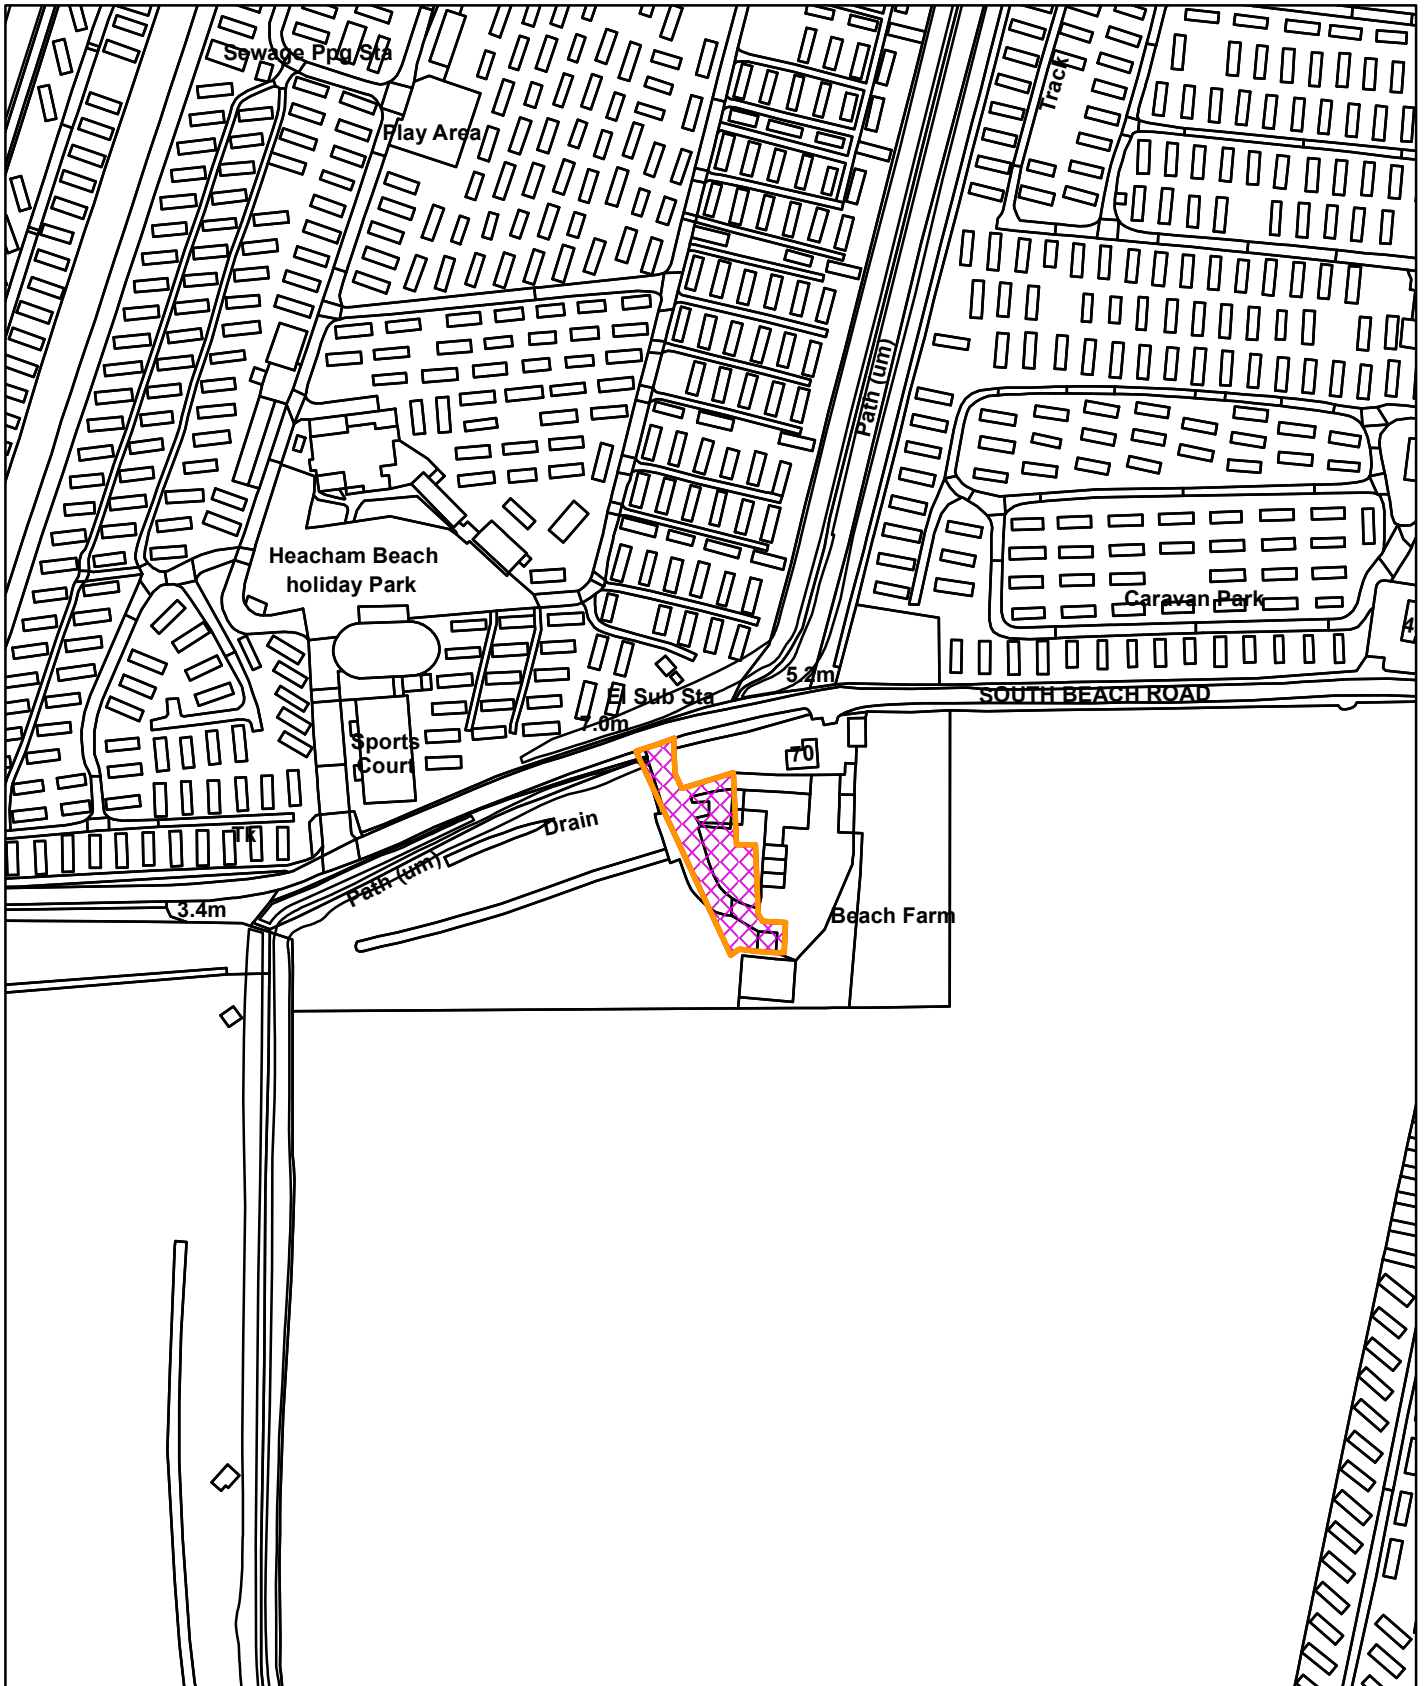

# 21/00080/F

Land W of 70 South Beach Road, Heacham, PE31 7BD

© Crown copyright and database rights 2022  
Ordnance Survey 100024314

23/11/2022